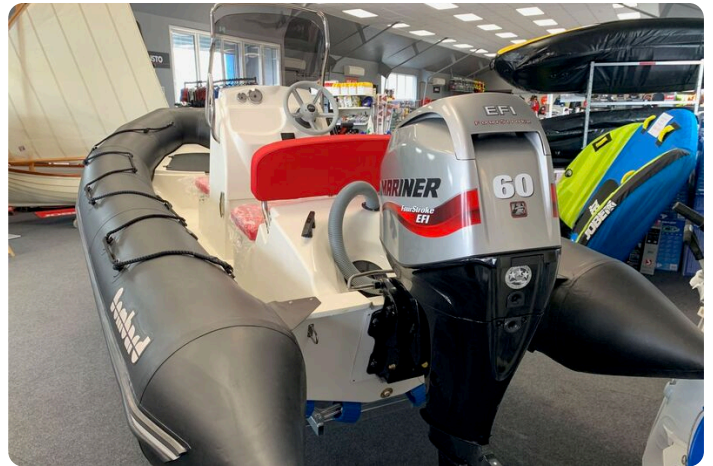

Bombard-500-Sunrider-side-2

Bombard-500-Sunrider-back