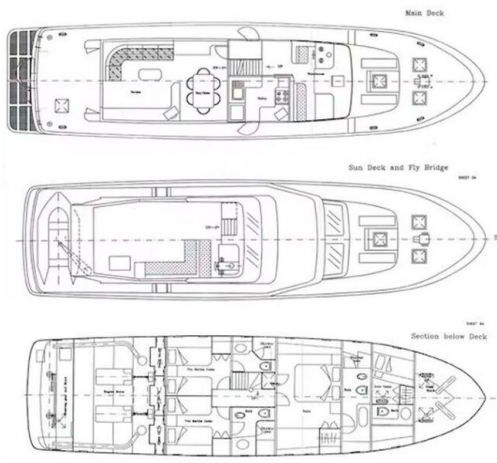

- Compass
- Depthsounder
- Autopilot
- VHF
- Plotter
- Log-speedometer
- Radar

Sail & Rig equipment

- Spinnaker

General equipment

- TV
- DVD player
- Bimini

Algemene informatie

Fabrikant:	CCYD
Model:	200
Jaar:	1990
Conditie:	Gebruikt
Romp:	Staal

Motor

Motor:	Caterpillar, 2x 275 hp
Motor type:	Binnenboord motor
Brandstoftype:	Diesel
Benzinetank:	6000 l (1,585.04 gal)

Afmetingen

Lengte:	20 m (65.62 ft)
Breedte:	5.2 m (17.06 ft)
Diep:	1.7 m (5.58 ft)
Gewicht:	78080 kg (172,134.04 lb)

IMGA1206

info@superum-yachting.com

IMGA1276t

info@superum-yachting.com

IMGA1286

LAYOUT

Superum Yachting

ACI marina Rovinj