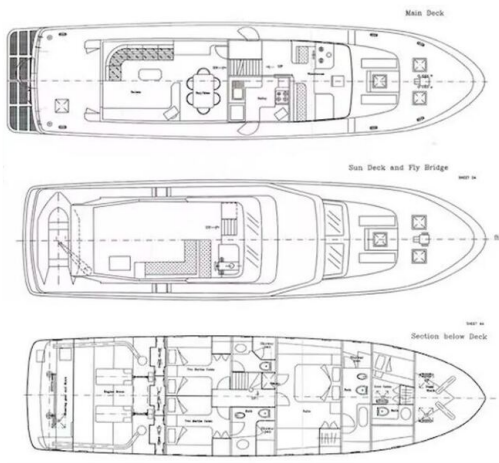

Make:	CCYD
Model:	200
Year:	1990
Condition:	Used
Hull:	Steel
Engine:	Caterpillar, 2x 275 hp
Engine type:	Inboard engine
Fuel type:	Diesel
Fuel tank:	6000 l (1,585.04 gal)
Length:	22 m (72.18 ft)
Beam:	5.3 m (17.39 ft)
Cabins:	3
Berths:	3

- Compass
- Depthsounder
- Autopilot
- VHF
- Plotter
- Log-speedometer
- Radar

Sail & Rig equipment

- Spinnaker

General equipment

- TV
- DVD player
- Bimini

General information

Make:	CCYD
Model:	200
Year:	1990
Condition:	Used
Hull:	Steel

Engine

Engine:	Caterpillar, 2x 275 hp
Engine type:	Inboard engine
Fuel type:	Diesel
Fuel tank:	6000 l (1,585.04 gal)

Measurements

Length:	22 m (72.18 ft)
Beam:	5.3 m (17.39 ft)
Deep:	1.7 m (5.58 ft)
Weight:	78080 kg (172,134.04 lb)

IMGA1315

IMGA1265

IMGA1335t

IMGA1181t

IMGA1206

IMGA1276t

IMGA1286

LAYOUT