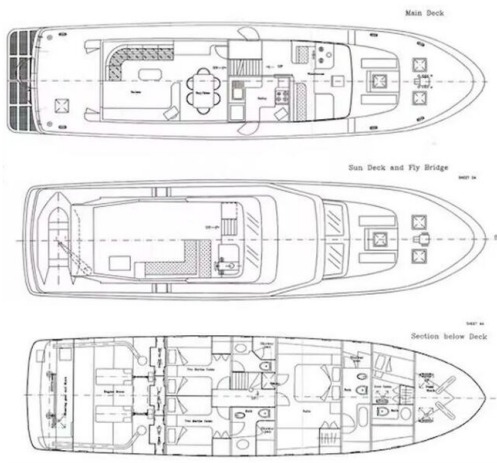

Motor

Motor:	Caterpillar, 2x 275 hp
Motor type:	Binnenboord motor
Brandstoftype:	Diesel
Benzinetank:	6000 l (1,585.04 gal)

Afmetingen

Lengte:	20 m (65.62 ft)
Breedte:	5.2 m (17.06 ft)
Diep:	1.7 m (5.58 ft)
Gewicht:	78080 kg (172,134.04 lb)

IMGA1206

info@superum-yachting.com

IMGA1276t

info@superum-yachting.com

IMGA1286

LAYOUT

Superum Yachting

ACI marina Rovinj