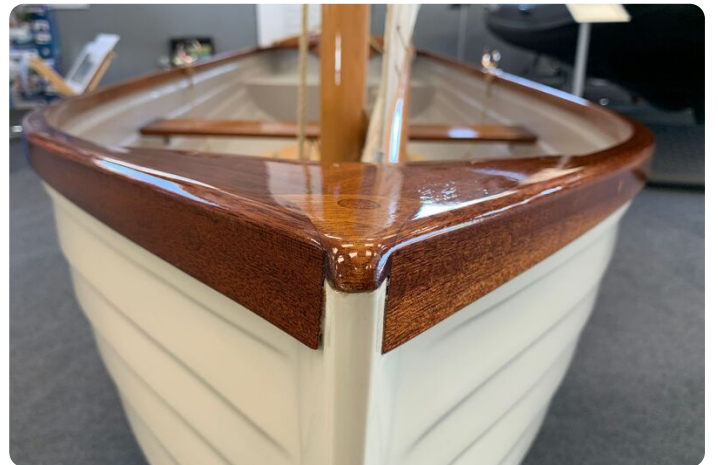

EN

This Brand new classic style GRP simulated clinker sailing dinghy from Jade Boats, is beautifully crafted using utile wood and top quality brass fittings. Perfect for sailing local waters and creeks. Made from a pure labour of love and all crafted here in Brightlingsea, Essex from the hull to the sails and bags. Single mast lug sail for ease of use and aluminium rudder plate and centreboard a brilliant dinghy to sail!

Deck: GRP Simulated clinker. Varnished Utile wood gunnels. Single Mast lugsail. Aluminium rudder plate and centre board. All bronze fittings. Sail and Spar bag.

Algemene informatie

Fabrikant:	Classic Sailing Dinghy
Model:	Jade-10
Jaar:	2022
Conditie:	Gebruikt
Motor type:	

Afmetingen

Lengte:	3 m (9.84 ft)
Breedte:	1.21 m (3.97 ft)
Diep:	0.3 m (0.98 ft)
Gewicht:	0 ()

Accommodatie

Cabins:	0
Ligplaatsen:	0

Afbeeldingen

Morgan Marine

The Boatyard, Shipyard Estate
CO7 0AR Colchester
Verenigd Koninkrijk