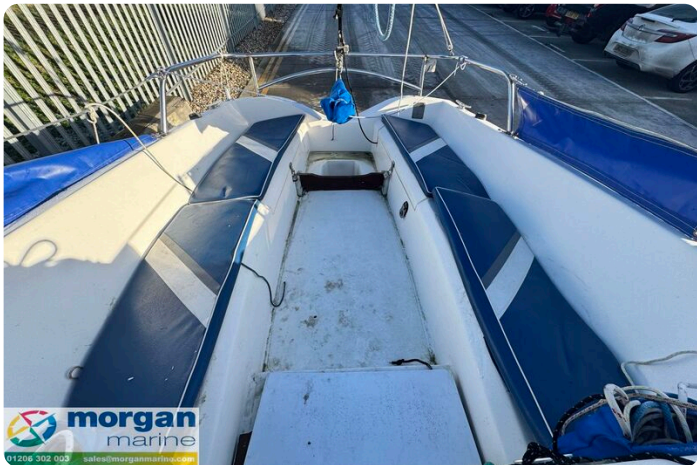

Eagle-525-cockpit-cushions-2