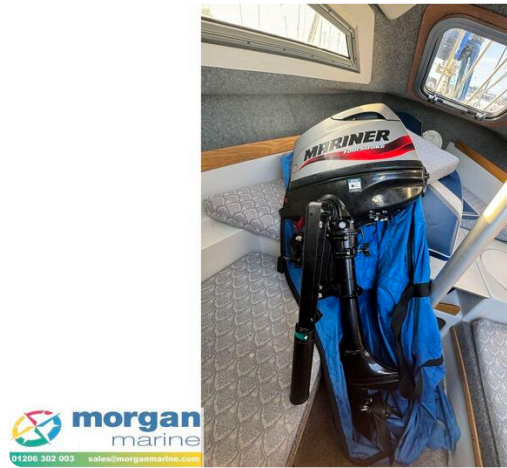

# Description

EN

2005 Eagle 525 with twin lifting keel just in at Morgan Marine, with a 2020 Mariner 3.5hp outboard and Indespension galvanised 2 wheel braked trailer. This ideal park and ride yacht is perfect for the east coast sailing and weekending. This boat is in good condition inside and out, needs little ongoing maintenance to enjoy sailing on a limited budget. Early viewing is advised!!

Deck: GRP hull with white topsides and superstructure. Twin lifting keel. Boarding ladder. Anchor and chain. Aft cockpit with rudder and tiller steering. Alloy mast and boom. Pushpit and Pulpit. Guardrails. Main sail with slab reefing. Head sail. Spray hood dodgers and bimini. Winches. Aluminium windows. Fenders and ropes. Jib furling. Lockers.

# Images

Eagle-525-main

Eagle-525-ladder

Eagle-525-boarding-ladder

Eagle-525-cockpit-bench

Eagle-525-bench

Eagle-525-stern

Eagle-525-side-view

Eagle-525-bow

Eagle-525-cockpit

Eagle-525-VHF

Eagle-525-sink

Eagle-525-engine

Eagle-525-cooker

Eagle-525-berth

Eagle-525-table-up