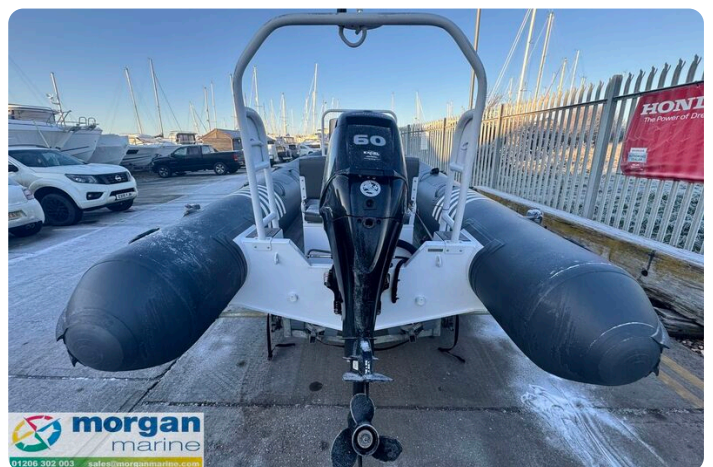

Excel-Virago-420-rib-engine