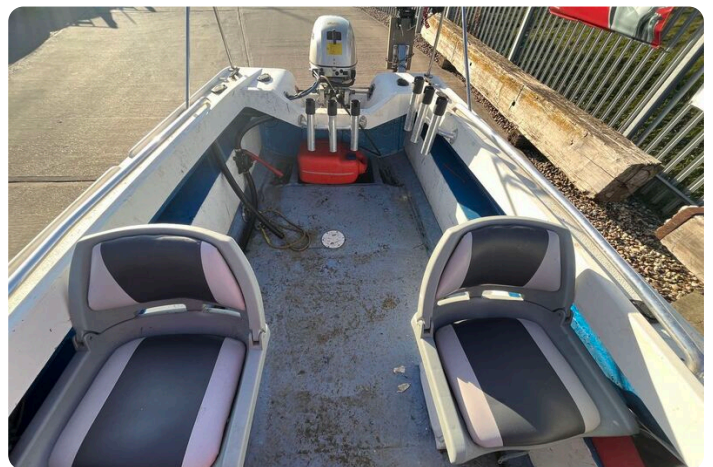

Details

Fabrikant:	Fisherman
Model:	17
Jaar:	0
Conditie:	Gebruikt
Motor:	, 250 hp
Motor type:	
Lengte:	5.18 m (16.99 ft)
Breedte:	0 m (0.00 ft)
Cabins:	0
Ligplaatsen:	0

Morgan Marine

7zea.com

Omschrijving

EN

17ft Fisherman for sale at Morgan Marine. This fisherman 17 is perfect for days out fishing with family or friends or equally cruising up and down the local rivers. With new full canopy and spray hood it can be used at any time of the year. Powered by Honda 20HP this boat is ready to hit the water - Perfect for Morgan Marines park and ride service!

Accommodatie

Cabins:	0
Ligplaatsen:	0

Afbeeldingen

Fisherman 17 clinker boat - clinker style hull

Fisherman 17 clinker boat - bow

Fisherman 17 clinker boat - canopy frame

Fisherman 17 clinker boat - steering wheel and engine controls

Fisherman 17 clinker boat - canopy

Fisherman 17 clinker boat - view towards bow with canopy

Fisherman 17 clinker boat - view of deck towards aft

Fisherman 17 clinker boat - view towards aft

Fisherman 17 clinker boat - VHF