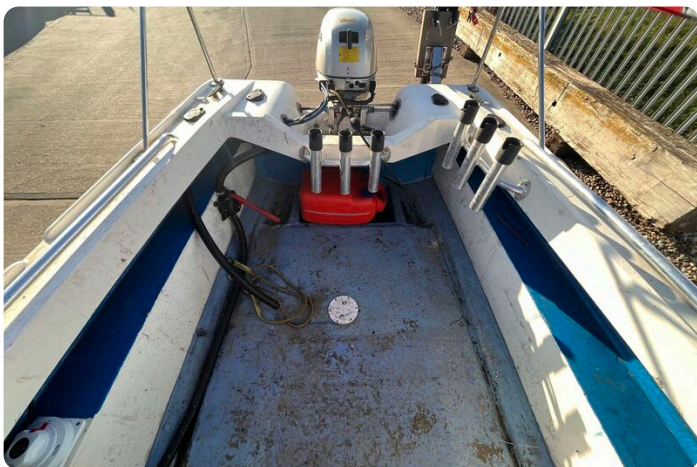

EN

17ft Fisherman for sale at Morgan Marine. This fisherman 17 is perfect for days out fishing with family or friends or equally cruising up and down the local rivers. With new full canopy and spray hood it can be used at any time of the year. Powered by Honda 20HP this boat is ready to hit the water - Perfect for Morgan Marines park and ride service!

Deck: New full cover. New spray hood. Open deck. Anchor, chain and rope. Front storage locker. Stainless steel arch. Stainless steel handrails. Fishing rod holders.

Cabin: N/a

Cockpit: Helm and co-pilot upholstered folding seats with storage underneath. Console with engine controls and steering wheel.

Accommodatie

Cabins:	0
Ligplaatsen:	0

Afbeeldingen

Fisherman 17 clinker boat - clinker style hull

Fisherman 17 clinker boat - bow

Fisherman 17 clinker boat - canopy frame

Fisherman 17 clinker boat - steering wheel and engine controls

Fisherman 17 clinker boat - canopy

Fisherman 17 clinker boat - view towards bow with canopy

Fisherman 17 clinker boat - view of deck towards aft

Fisherman 17 clinker boat - view towards aft

Fisherman 17 clinker boat - VHF