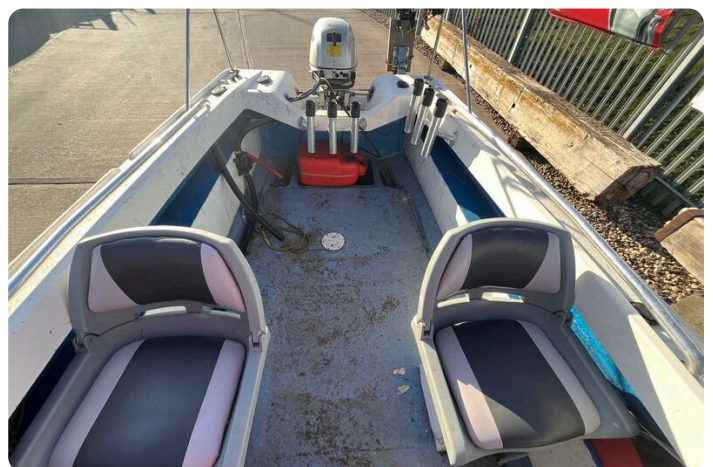

Details

Fabrikant:	Fisherman
Model:	17
Jaar:	0
Conditie:	Gebruikt
Motor:	, 250 hp
Motor type:	
Lengte:	5.18 m (16.99 ft)
Breedte:	0 m (0.00 ft)
Cabins:	0
Ligplaatsen:	0

Morgan Marine

7zea.com

Omschrijving

EN

17ft Fisherman for sale at Morgan Marine. This fisherman 17 is perfect for days out fishing with family or friends or equally cruising up and down the local rivers. With new full canopy and spray hood it can be used at any time of the year. Powered by Honda 20HP this boat is ready to hit the water - Perfect for Morgan Marines park and ride service!

Accommodatie

Cabins:	0
Ligplaatsen:	0

Afbeeldingen

Fisherman 17 clinker boat - clinker style hull

Fisherman 17 clinker boat - bow

Fisherman 17 clinker boat - canopy frame

Fisherman 17 clinker boat - steering wheel and engine controls

Fisherman 17 clinker boat - canopy

Fisherman 17 clinker boat - view towards bow with canopy

Fisherman 17 clinker boat - view of deck towards aft

Fisherman 17 clinker boat - view towards aft

Fisherman 17 clinker boat - VHF