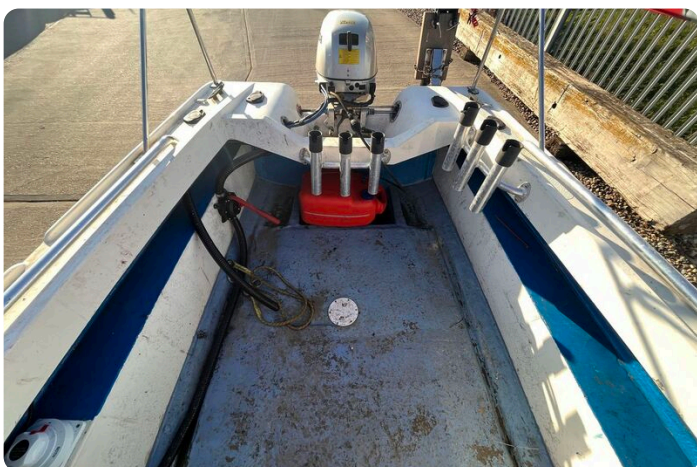

EN

17ft Fisherman for sale at Morgan Marine. This fisherman 17 is perfect for days out fishing with family or friends or equally cruising up and down the local rivers. With new full canopy and spray hood it can be used at any time of the year. Powered by Honda 20HP this boat is ready to hit the water - Perfect for Morgan Marines park and ride service!

Deck: New full cover. New spray hood. Open deck. Anchor, chain and rope. Front storage locker. Stainless steel arch. Stainless steel handrails. Fishing rod holders.

Cabin: N/a

Cockpit: Helm and co-pilot upholstered folding seats with storage underneath. Console with engine controls and steering wheel.

Accommodatie

Cabins:	0
Ligplaatsen:	0

Afbeeldingen

Fisherman 17 clinker boat - clinker style hull

Fisherman 17 clinker boat - bow

Fisherman 17 clinker boat - canopy frame

Fisherman 17 clinker boat - steering wheel and engine controls

Fisherman 17 clinker boat - canopy

Fisherman 17 clinker boat - view towards bow with canopy

Fisherman 17 clinker boat - view of deck towards aft

Fisherman 17 clinker boat - view towards aft

Fisherman 17 clinker boat - VHF