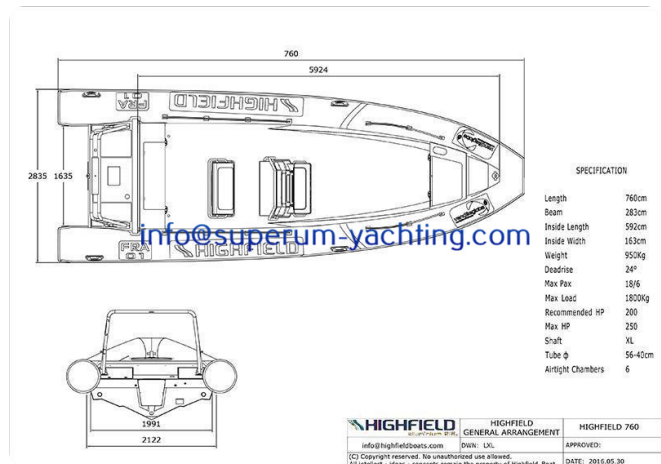

Measurements

| | |
|---------|-----------------------|
| Length: | 7.6 m (24.93 ft) |
| Beam: | 2.83 m (9.28 ft) |
| Deep: | 0.6 m (1.97 ft) |
| Weight: | 1800 kg (3,968.25 lb) |

Accommodation

| | |
|---------|---|
| Cabins: | 0 |
| Berths: | 0 |

Images

naslovnna

IMG_20230620_120936

IMG_20230618_172419

IMG_20230622_175312

IMG_20230622_175255

IMG_20230622_175504

IMG_20230622_175537