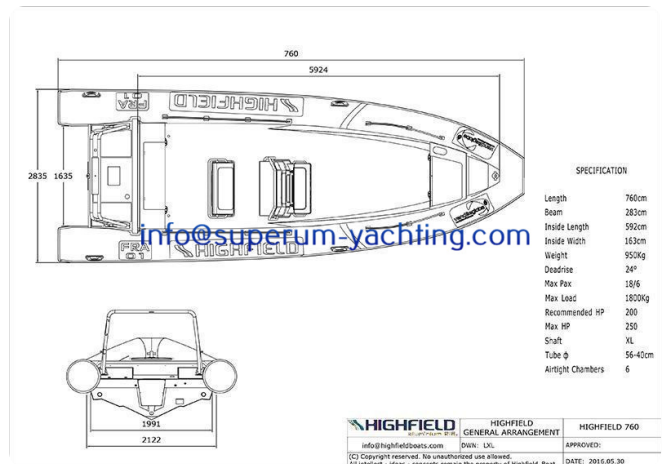

2019-1-17_highfield_patrol_760