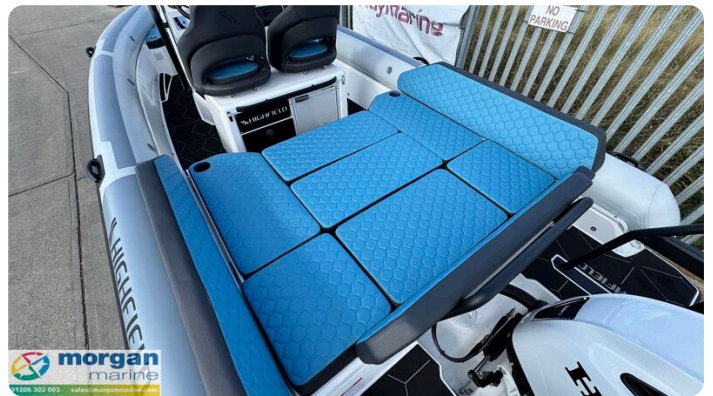

Omschrijving

EN

This innovative 7-meter crossover boat sets a new standard in the industry. This unique vessel has been meticulously designed to comfortably seat up to 8 people, making it perfect for both adventurous outings and family leisure time. Every detail of the ADV 7 has been crafted with a sense of purpose, focusing on improved functionality, performance, usability, comfort, and quality...all while retaining the distinctive Highfield rugged identity and famed sea keeping ability. The ADV 7 is designed for those who seek adventure and cherish family time. Whether exploring new waters, enjoying water sports, or spending quality time with loved ones, the ADV 7 offers an unmatched experience on the water. This boat will also give you the impression of being much larger than its actual size. It offers incredible interior space and features for a boat of this size while remaining very easy to tow behind a family sedan or SUV.

Lengte:	6.98 m (22.90 ft)
Breedte:	2.68 m (8.79 ft)
Diep:	0 m (0.00 ft)
Gewicht:	0 ()

Accommodatie

Cabins:	0
Ligplaatsen:	0

Morgan Marine

The Boatyard, Shipyard Estate
CO7 0AR Colchester
Verenigd Koninkrijk