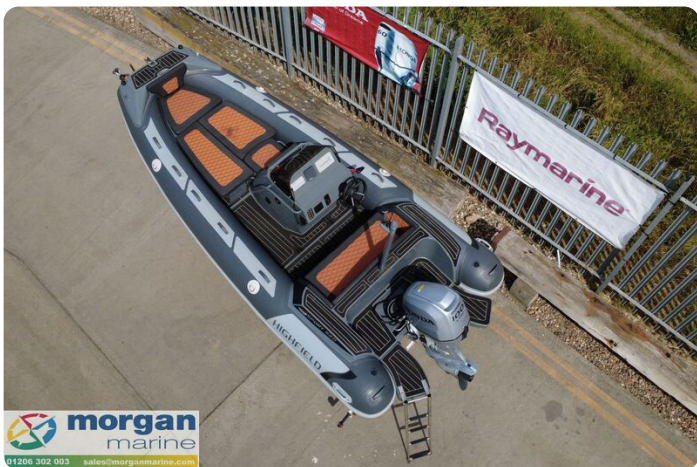

# Description

EN

2023 Highfield Sport 520 just in at Morgan Marine - Complete with Honda BF100 LRTU and Extreme EXT 1100 swing roller trailer. Offering a brilliant spec with all the options and thrilling performance and superior handling. This is a great RIB for all of the family, offering plenty of seating, high equipment level and great performance. This RIB benefits from 24 degrees dead rise allowing it to cut through the water and offering sublime handling. This Highfield Sport 520 includes a Garmin chartplotter, Garmin VHF radio, Fusion audio system, console with forward seat, swim platform with ladder, tow post, sun deck, Grey hull with Storm grey PVC tubes and EVA decking. With the impermeable qualities of the aluminium hull, you dont have to worry about gel coats chips, or putting the boat on a trailer or on the beach. Ready to hit the water for the 2025 season - Offering a fantastic combination of performance, durability, and family-friendly features. Dont miss out - contact Morgan Marine today to arrange a viewing!

Machinery: 2023 Honda BF100 LRTU outboard with power trim and tilt with approx 79 Hours! Internal under-deck fuel tank. Fuel capacity: 105L.

Extreme 1100 swing roller trailer with jockey wheel, lightboard set and winch.

Highfield Sport 520 - Honda

Highfield Sport 520 - rails

Highfield Sport 520 - top

Highfield Sport 520 - top

Highfield Sport 520 - top view

Highfield Sport 520 - ladder

Highfield Sport 520 - bow view

Highfield Sport 520 - top view