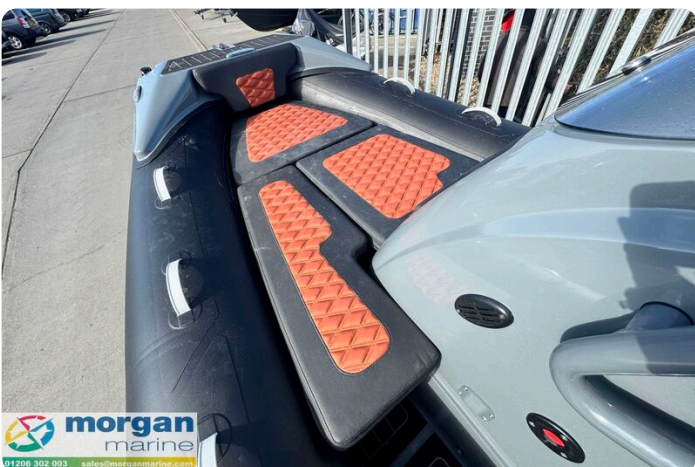

Omschrijving

EN

Morgan Marine supplied and rigged - 2023 Highfield Sport 560 aluminium RIB with Honda BF100 outboard and Extreme EXT 1300 roller trailer. Saving around £12,000 compared to a new equivalent. This rib offers breath taking performance and handling thanks to its ingenious Aluminium hull design. The Highfield Sport 560 feels like a 6 or 7m RIB thanks to its vast amount of storage and seating. This boat is really equipped with everything you need from Garmin 65cv chart plotter, Garmin VHF radio, Fusion audio system, console, swim platform with ladder, A-frame, sun deck, PVC tubes and EVA decking. With the impermeable qualities of the aluminium hull, you dont have to worry about gel coats chips, or putting the boat on a trailer or on the beach. Call now for early viewing - Ready for the 2025 season!

Highfield Sport 560 Hunter - console storage

Highfield Sport 560 Hunter - console seat

Highfield Sport 560 Hunter - anchor locker

Highfield Sport 560 Hunter - bow seating

Highfield Sport 560 Hunter - pop up cleats

Highfield Sport 560 Hunter - sun bed cushions

Highfield Sport 560 Hunter - steering wheel

Highfield Sport 560 Hunter - Garmin plotter

Highfield Sport 560 Hunter - VHF Radio

Highfield Sport 560 Hunter - controls