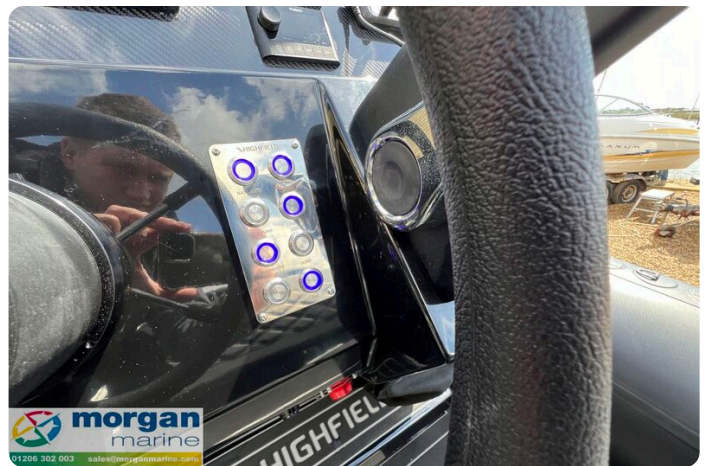

Afbeeldingen