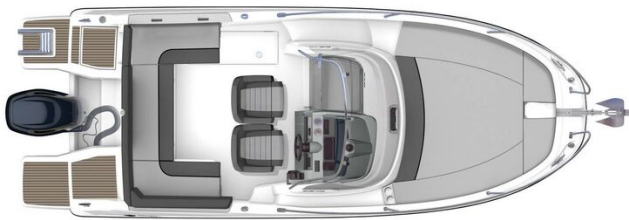

Details

Make:	Jeanneau
Model:	Cap Camarat 6.5 WA
Year:	2024
Condition:	New
Engine:	, 660 hp
Engine type:	
Fuel type:	Gasoline
Length:	7.16 m (23.49 ft)
Beam:	2.51 m (8.23 ft)
Cabins:	0
Berths:	0

Morgan Marine

Accommodation

Cabins:	0
Berths:	0

Images

Jeanneau Cap Camarat 6.5 Walk Around

Jeanneau Cap Camarat 6.5 Walk Around - cockpit table and aft seating

Jeanneau Cap Camarat 6.5 Walk Around - diagram of overhead view