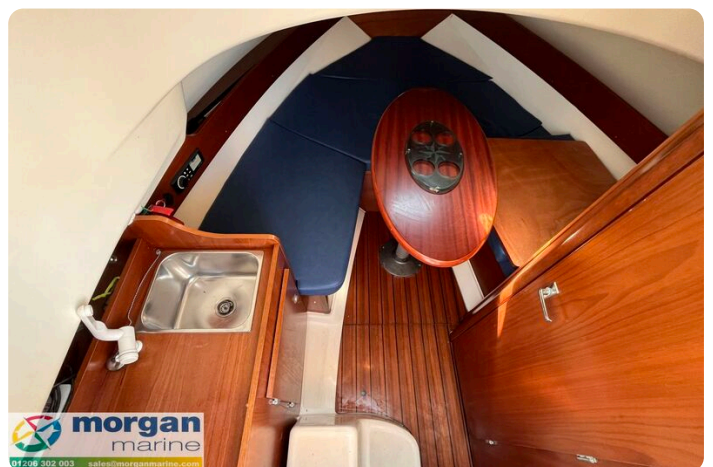

Jeanneau-Cap-Camarat-755