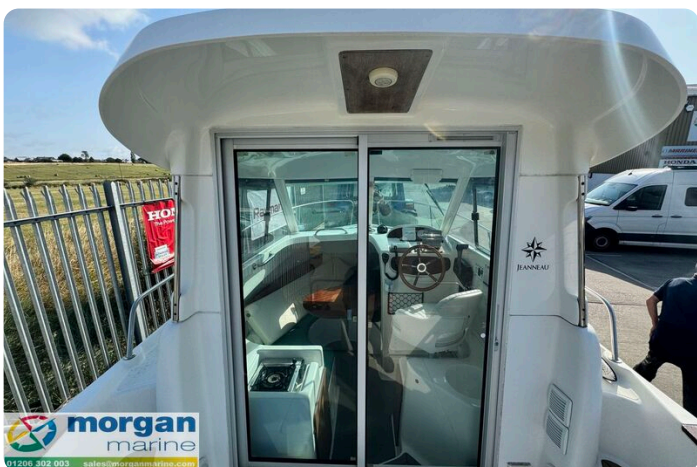

Jeanneau-Merry-Fisher-625-door-2