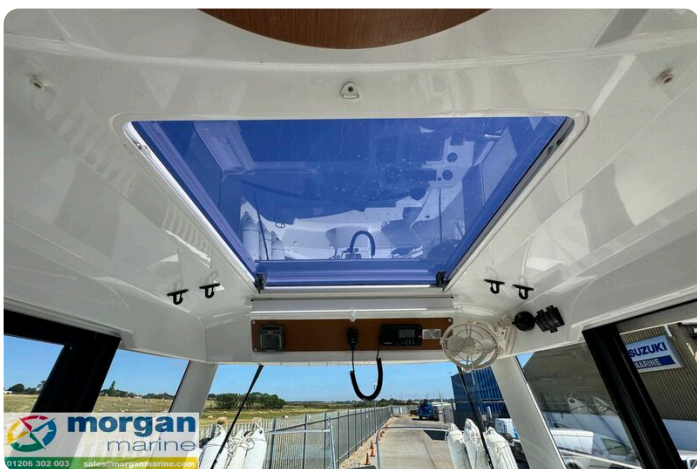

Deck: Electric windlass with anchor, chain and rope (control from bow anchor locker). Fenders and lines. Fishing Kit: Fish box for cockpit locker, sea pump for deck washing, 2 additional rod holders on the stern. 4x roof fishing rod holders. Mooring cleats. Side and aft pulpits. Boarding ladder. Roof bars.

Jeanneau-Merry-Fisher-755-Marlin-co-pilot-seat

Jeanneau-Merry-Fisher-755-Marlin-pilot-seat

Jeanneau-Merry-Fisher-755-Marlin-bolster-seat

Jeanneau-Merry-Fisher-755-Marlin-heating

Jeanneau-Merry-Fisher-755-Marlin-vhf