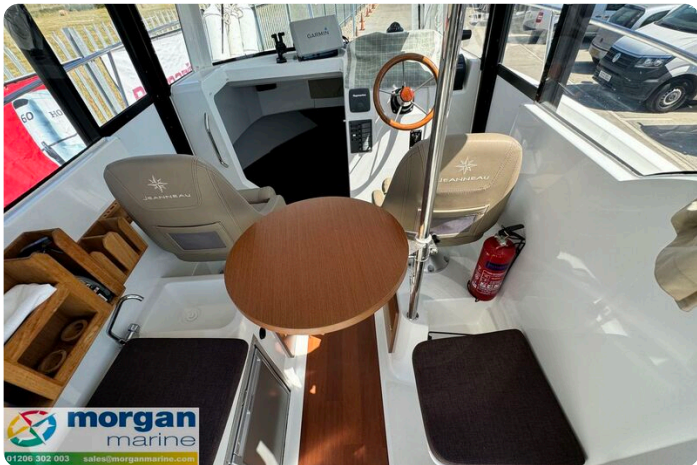

Deck: Electric windlass with anchor, chain and rope (control from bow anchor locker). Fenders and lines. Fishing Kit: Fish box for cockpit locker, sea pump for deck washing, 2 additional rod holders on the stern. 4x roof fishing rod holders. Mooring cleats. Side and aft pulpits. Boarding ladder. Roof bars.

Jeanneau-Merry-Fisher-755-Marlin-seating-overview

Jeanneau-Merry-Fisher-755-Marlin-cabin

Jeanneau-Merry-Fisher-755-Marlin-fridge

Jeanneau-Merry-Fisher-755-Marlin-fridge-storage

Jeanneau-Merry-Fisher-755-Marlin-sink

Jeanneau-Merry-Fisher-755-Marlin-chair

Jeanneau-Merry-Fisher-755-Marlin-pop-up-chair

Jeanneau-Merry-Fisher-755-Marlin-table

Jeanneau-Merry-Fisher-755-Marlin-overview-seating

Jeanneau-Merry-Fisher-755-Marlin-make