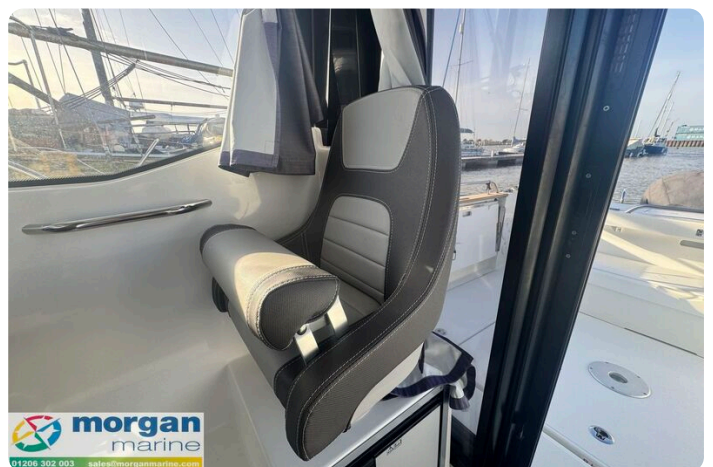

Cabin: Forward 2 berth cabin with storage and opening porthole. Overhead lights.

Cockpit: Wheelhouse with port and starboard side doors, roof hatch and aft sliding window. Helm position with full engine controls and instrumentation, plus navigation electronics and compass. Pilot, co-pilot and passenger bolster seats. Port and starboard windscreen wipers + screen wash. Drop down saloon table. Lockers under seats. Galley with sink (pressurised water). Fridge (40l). Wheelhouse interior curtains.

Merry-Fisher-795-Marlin-Just-Chillin-window

Merry-Fisher-795-Marlin-Just-Chillin-cockpit

Merry-Fisher-795-Marlin-Just-Chillin-seating

Merry-Fisher-795-Marlin-Just-Chillin-fridge

Merry-Fisher-795-Marlin-Just-Chillin-bolster-seat