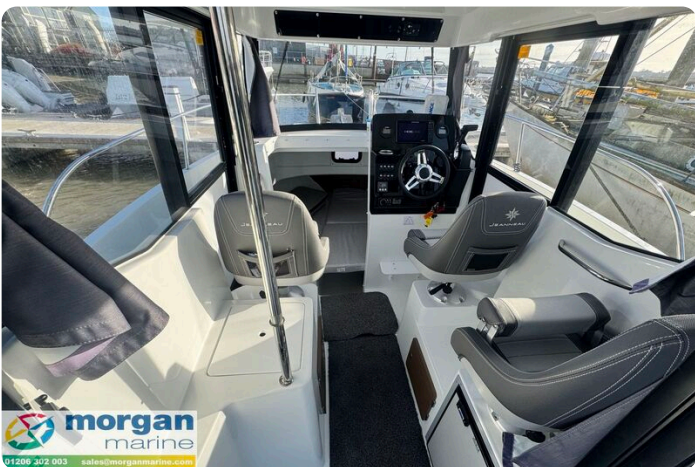

Merry-Fisher-795-Marlin-Just-Chillin-overview