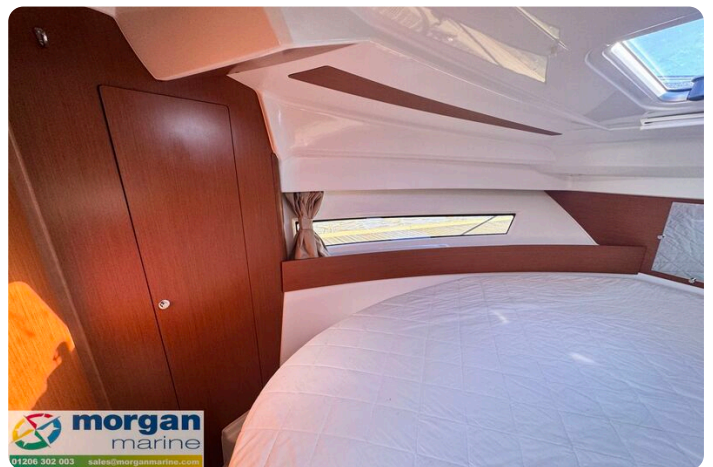

Jeanneau-Merry-Fisher-855-storage