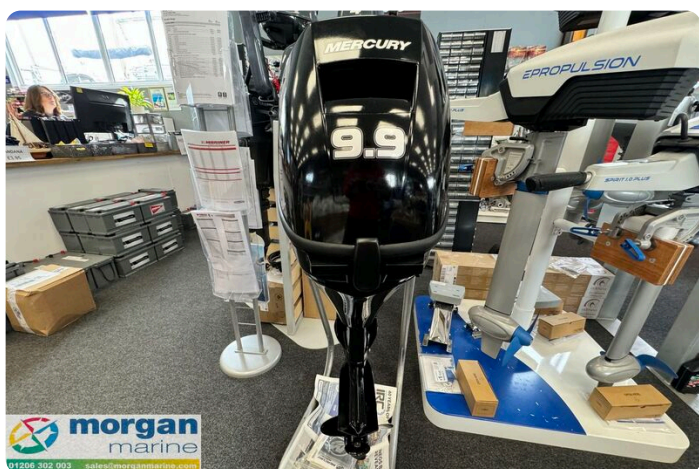

Omschrijving

EN

2022 Mercury 9.9HP outboard just in at Morgan Marine with only 2 hours run from new. Leading its class in light weight design, the Mercury 9.9hp FourStroke tips the scales at just 38kg providing the perfect mix of power to weight. A compact and light weight design coupled with an ergonomic carry handle make the 9.9hp a great choice for your tender or boat. Equipped with class leading features such through prop exhaust, automatic reverse lock and dual water intakes, but the one you will love the most is the Multi-function tiller handle. Exclusive to Mercury and designed for easy control, Shift gear, throttle, steer, tilt and stop the engine with just one hand.

Cockpit:

Electronics:

Algemene informatie

Fabrikant:	Mercury
Model:	9.9HP outboard
Jaar:	0
Conditie:	Gebruikt

Motor

Motor:	, 1300 hp
Motor type:	

Afmetingen

Lengte:	0 m (0.00 ft)
Breedte:	0 m (0.00 ft)
Diep:	0 m (0.00 ft)
Gewicht:	0 ( )

Accommodatie

Cabins:	0
Ligplaatsen:	0

Afbeeldingen