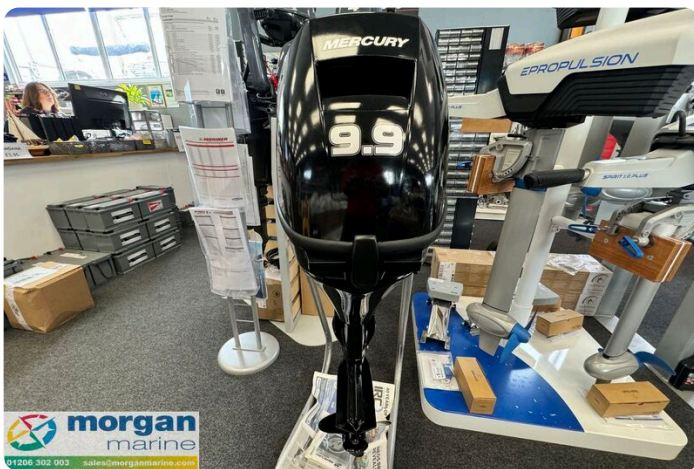

Description

EN

2022 Mercury 9.9HP outboard just in at Morgan Marine with only 2 hours run from new. Leading its class in light weight design, the Mercury 9.9hp FourStroke tips the scales at just 38kg providing the perfect mix of power to weight. A compact and light weight design coupled with an ergonomic carry handle make the 9.9hp a great choice for your tender or boat. Equipped with class leading features such through prop exhaust, automatic reverse lock and dual water intakes, but the one you will love the most is the Multi-function tiller handle. Exclusive to Mercury and designed for easy control, Shift gear, throttle, steer, tilt and stop the engine with just one hand.

Cockpit:

Electronics:

General information

Make:	Mercury
Model:	9.9HP outboard
Year:	0
Condition:	Used

Engine

Engine:	, 1300 hp
Engine type:	

Measurements

Length:	0 m (0.00 ft)
Beam:	0 m (0.00 ft)
Deep:	0 m (0.00 ft)
Weight:	0 ( )

Accommodation

Cabins:	0
Berths:	0

Images