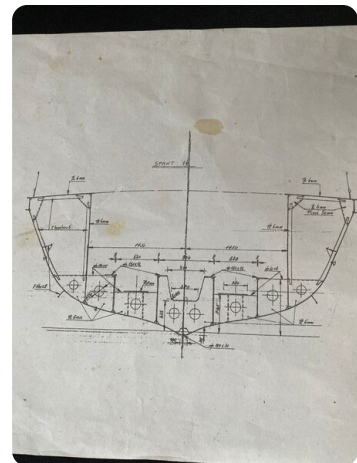

Scheepsmakelaar
dij Goliath

7zea.com

Description

EN

Push and pull boat suitable for use up to 12 people. Vertical clearance approx. 3.80. Displacement approx. 80 tons. Underwatership has been renewed. Certificate for barges valid until 31-05-2026. Surface report available.

General information

| | |
|--------------|----------------|
| Make: | Motorsleepboot |
| Model: | 18.25 |
| Year: | 1983 |
| Condition: | Used |
| Engine type: | |

Measurements

| | |
|---------|--------------------|
| Length: | 18.25 m (59.88 ft) |
| Beam: | 5.05 m (16.57 ft) |
| Deep: | 2.08 m (6.82 ft) |

Accommodation

| | |
|---------|---|
| Cabins: | 0 |
| Berths: | 0 |

Images

Scheepsmakelaardij Goliath

Hendrik Bulthuisweg 2

8606 KB SNEEK

Netherlands

Phone: 0031(0)6-54723943