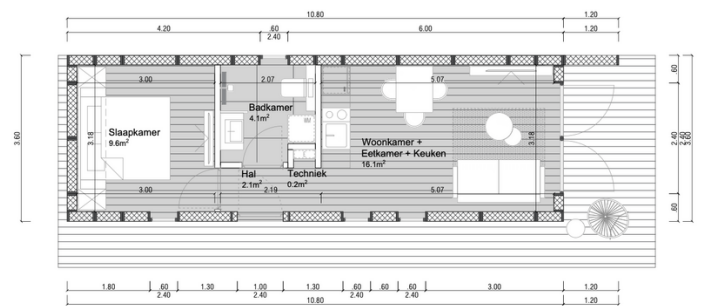

Length:	10.8 m (35.43 ft)
Beam:	3.6 m (11.81 ft)
Deep:	0 m (0.00 ft)

Accommodation

Cabins:	0
Berths:	0

Images

Scheepsmakelaardij Goliath

Hendrik Bulthuisweg 2

8606 KB SNEEK

Netherlands