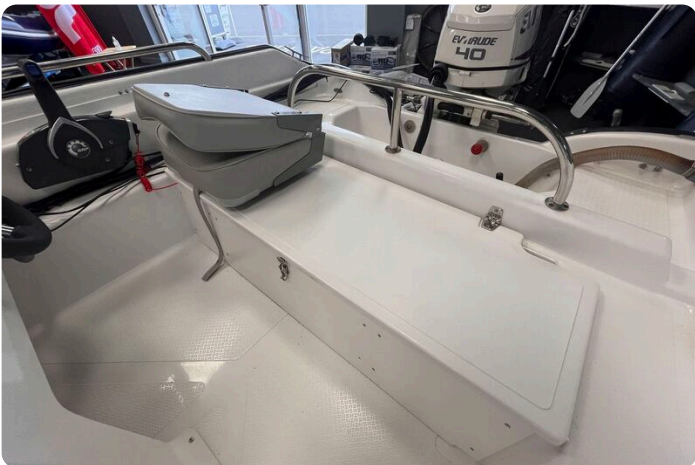

Nautilus-440-folded