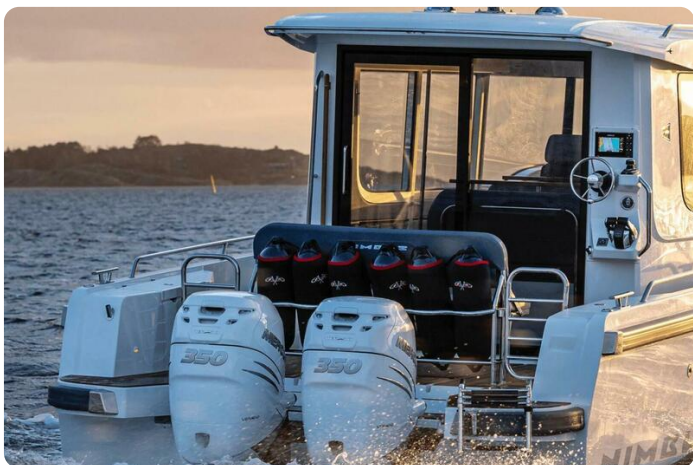

Algemene informatie

Fabrikant:	Nimbus
Model:	Commuter 11
Jaar:	2025
Conditie:	Nieuwe
Motor type:	

Afmetingen

Lengte:	40 ft (12.19 m)
Breedte:	11 ft (3.35 m)

Afbeeldingen