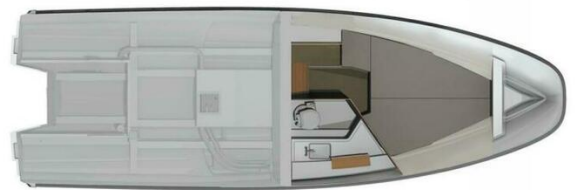

The T9 is equipped with a single Mercury V10 400hp outboard engine. The aft deck u-sofa with seating for 5 easily converts to a sunbed. The boat is available with a T-top design and a 12" chart plotter at the helm. The foredeck features a large loading hatch with access to the cabin as well as an extended sunbed. Below deck is a large berth for two with integrated ventilation, ample stowage and separate head with sink.

***Please note, stock images are used. Some features depicted may not be included.**

Engine 1

- Mercury
- V10 - 400 XXL
- Outboard
- 250.00 HP
- 186.43 KW

Features

- Completely new air lubricated stepped hull design, built for exceptional sea worthiness and handling
- Minimal planning threshold razor sharp bow section
- Speed characteristics +40 knots, cruising speed 20-35 knots
- Walk-around deck layout
- Double bed in forward cabin with separate head and integrated ventilation
- Multiple sofa solutions on aft deck
- Nimbus crockery and cutlery for 4 people
- Sofa/seating on fore deck with table
- Large loading hatch on fore deck with access to cabin

Selected Options

- T-Top w/ mooring canopy
- Fiberglass Deck - Single Engine
- Mid-sofa cushions (outdoor) - Beige Sand
- Foredeck Sunseat - Beige Sand
- Extended Sunbed
- Cabin cushions - Beige
- Mooring canopy - Silver Grey
- Mid-Sofa
- Carpets - Beige
- Nimbus pillow set
- HIFI package - basic
- Bow Thruster, Sleipner SE40
- Windlass Bow
- Water-ski pylon
- Simrad Plotter, NSX 12"
- Simrad Sonar, xSonic SS60

Listing MLS by [Yachtr.com](https://www.yachtr.com)

General information

Make:	Nimbus
Model:	Tender 9
Year:	2025
Condition:	New
Engine type:	

Measurements

Length:	30 ft (9.14 m)
Beam:	9 ft (2.74 m)

Images

Nautical Ventures
50 SOUTH BRYAN RD.
FL 33004 DANIA BEACH
United States of America (USA)
Phone: 1-727-939-8900
<https://www.nauticalventures.com>