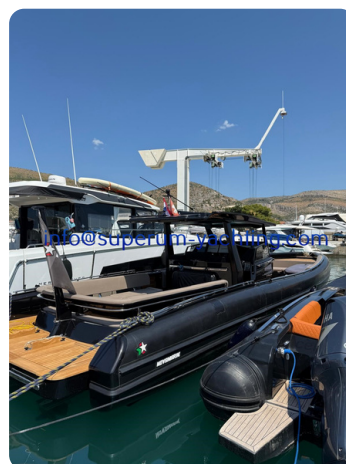

IMG-20250724-WA0017