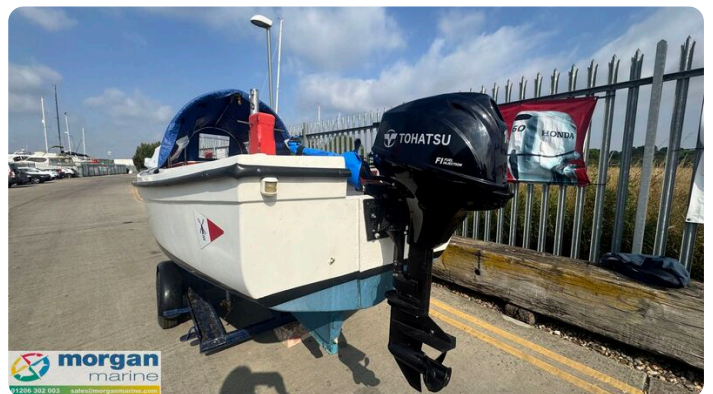

Deck: Auxiliary bracket. GRP hull. Spray hood canopy. Partial overall mooring cover. Anchor and rope. Bow roller. Fenders and lines. Boat hook. 1x Oar. Bow bollard cleat. Stern 2x bollard cleats. Forward stainless steel rails.

Cabin: Cuddy with V-shaped cushioned seating.

Cockpit: Stern back bench wooden seating with tiller steering control.

Electronics: Solar panel with battery. Automatic bilge pump. Navigation lights. Anchor light.

Machinery: 2021 Tohatsu 15hp tiller steering. Last serviced in 2025 - Approx 50 hours. Can be changed to electric start.

Trailer: 2 wheel road trailer with extended launching bar, jockey wheel, spare wheel and winch. NB - the road trailer may not be in serviceable road worthy condition. It is recommended the buyer should inspect and service accordingly prior to use on public roads.

Algemene informatie

Fabrikant:	Oyster
Model:	16 Launch
Jaar:	0
Conditie:	Gebruikt
Motor type:	

Afmetingen

Lengte:	4.87 m (15.98 ft)
Breedte:	1.98 m (6.50 ft)
Diep:	0.46 m (1.51 ft)

Accommodatie

Cabins:	0
Ligplaatsen:	0

Afbeeldingen