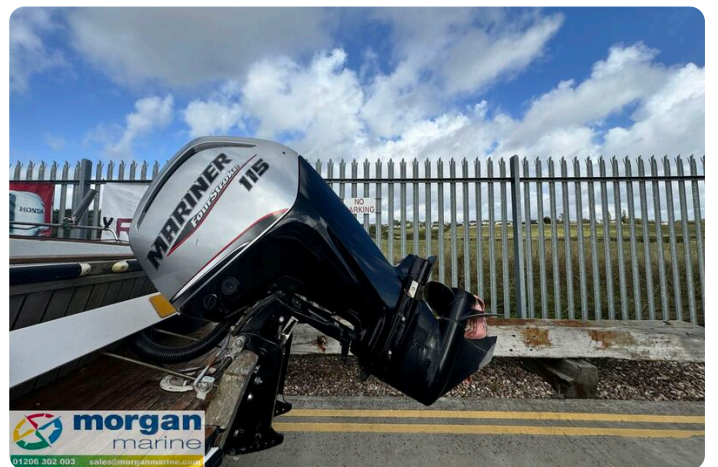

edfinn-22-custom-Fred-7-engine