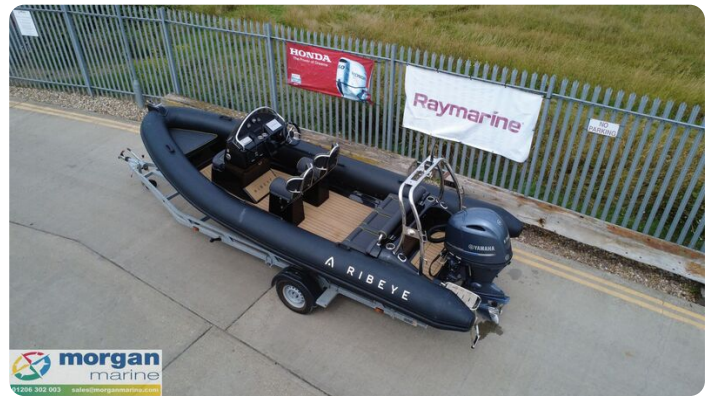

Afbeeldingen