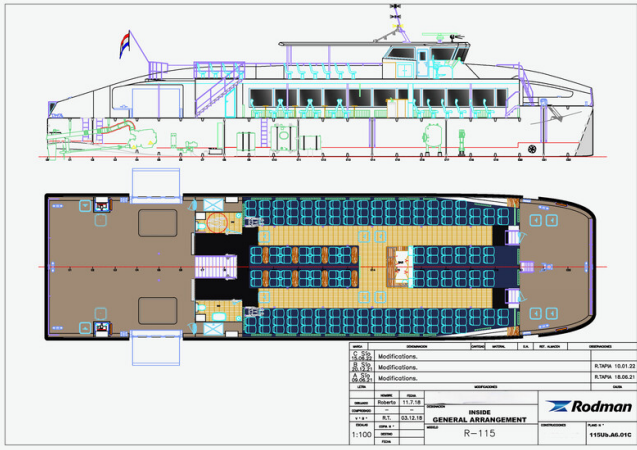

Details

Make:	RODMAN
Model:	Catamaran Passenger Ship 248 Pax RODMAN 115
Year:	2023
Condition:	Used
Engine:	MAN D2868LE443 900 CV - 16.16l 8 cylinders, 900 hp
Engine type:	
Fuel type:	Diesel
Length:	34.95 m (114.67 ft)
Beam:	9.09 m (29.82 ft)
Cabins:	0
Berths:	0

Measurements

Length:	34.95 m (114.67 ft)
Beam:	9.09 m (29.82 ft)
Deep:	1.41 m (4.63 ft)
Weight:	0 kg (0.00 lb)

Accommodation

Cabins:	0
Berths:	0

Barcelona Yachting

Port Olímpic - Local 14

08005 Barcelona

Spain