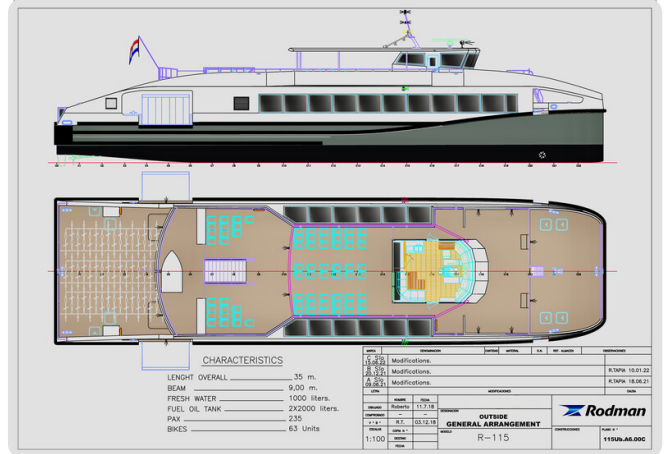

Details

Make:	RODMAN
Model:	Catamaran Passenger Ship 248 Pax RODMAN 115
Year:	2023
Condition:	Used
Engine:	MAN D2868LE443 900 CV - 16.16l 8 cylinders, 900 hp
Engine type:	
Fuel type:	Diesel
Length:	34.95 m (114.67 ft)
Beam:	9.09 m (29.82 ft)
Cabins:	0
Berths:	0

Barcelona
Yachting

7zea.com

Description

FR

RODMAN 115 - Catamaran de Passagers, Neuf en 2023, Pavillon Commercial Néerlandais.

Son sister-ship est également disponible à la vente au même prix et dans les mêmes conditions.

Measurements

Length:	34.95 m (114.67 ft)
Beam:	9.09 m (29.82 ft)
Deep:	1.41 m (4.63 ft)
Weight:	0 kg (0.00 lb)

Accommodation

Cabins:	0
Berths:	0

Barcelona Yachting

Port Olímpic - Local 14

08005 Barcelona

Spain