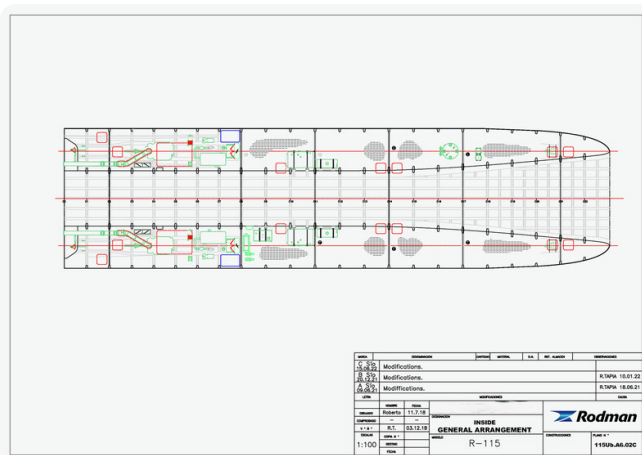

Details

Make:	RODMAN
Model:	Catamaran Passenger Ship 248 Pax RODMAN 115
Year:	2023
Condition:	Used
Engine:	MAN D2868LE443 900 CV - 16.16l 8 cylinders, 900 hp
Engine type:	
Fuel type:	Diesel
Length:	34.95 m (114.67 ft)
Beam:	9.09 m (29.82 ft)
Cabins:	0
Berths:	0

Measurements

Length:	34.95 m (114.67 ft)
Beam:	9.09 m (29.82 ft)
Deep:	1.41 m (4.63 ft)
Weight:	0 kg (0.00 lb)

Accommodation

Cabins:	0
Berths:	0

Barcelona Yachting

Port Olímpic - Local 14

08005 Barcelona

Spain