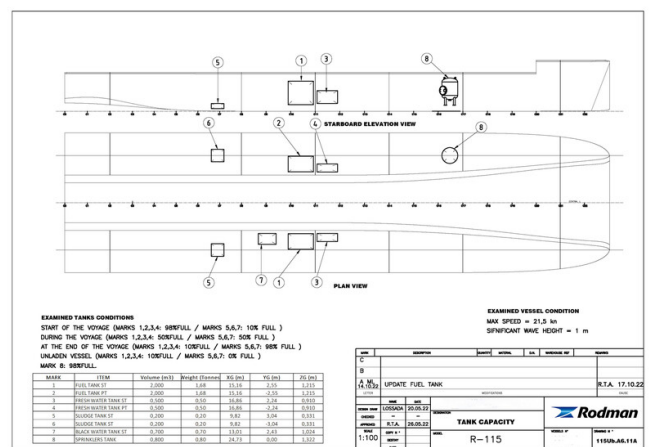

Details

Make:	RODMAN
Model:	Catamaran Passenger Ship 248 Pax RODMAN 115
Year:	2023
Condition:	Used
Engine:	MAN D2868LE443 900 CV - 16.16l 8 cylinders, 900 hp
Engine type:	
Fuel type:	Diesel
Length:	34.95 m (114.67 ft)
Beam:	9.09 m (29.82 ft)
Cabins:	0
Berths:	0

Measurements

Length:	34.95 m (114.67 ft)
Beam:	9.09 m (29.82 ft)
Deep:	1.41 m (4.63 ft)
Weight:	0 kg (0.00 lb)

Accommodation

Cabins:	0
Berths:	0

Barcelona Yachting

Port Olímpic - Local 14

08005 Barcelona

Spain