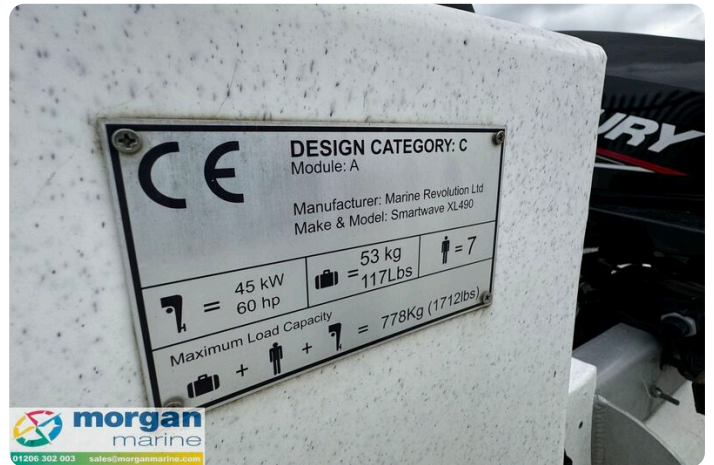

Details

Make:	Smartwave
Model:	XL 490
Year:	0
Condition:	Used
Engine:	, 660 hp
Engine type:	
Length:	4.9 m (16.08 ft)
Beam:	1.9 m (6.23 ft)
Cabins:	0
Berths:	0

Morgan Marine

7zea.com

Description

EN

Smartwave XL 490 open powered by a 2022 Mercury 20hp outboard and trailer just in at Morgan Marine. A lovely little open boat - perfect for journeys up and down coastal rivers and estuaries. Great for fishing or equally family days out on the water. This boat is ready to hit the water.

Deck: Open boat with 4x removable cushions. Bow port and starboard side seats. Hand rails. Bow locker with anchor, chain, rope and fenders. Cleats.

Cabin: N/A

Cockpit: Open boat.

Electronics: N/a

Machinery: Mercury 20hp outboard with tiller steering.

Trailer: Extreme 2 wheel trailer with jockey wheel and winch.

General information

Make:	Smartwave
Model:	XL 490
Year:	0
Condition:	Used

Engine

Engine:	, 660 hp
Engine type:	

Measurements

Length:	4.9 m (16.08 ft)
Beam:	1.9 m (6.23 ft)
Deep:	0.5 m (1.64 ft)
Weight:	0 ()

Accommodation

Cabins:	0
Berths:	0

Images

Smartwave-XL-490-side-view

Smartwave-XL-490-engine

Smartwave-XL-490-tiller

Smartwave-XL-490-side-view

Smartwave-XL-490-deck