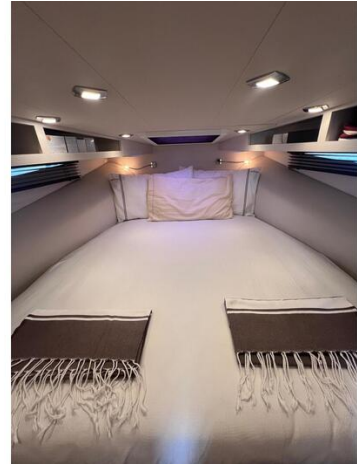

Solemar 44.1 Oceanic