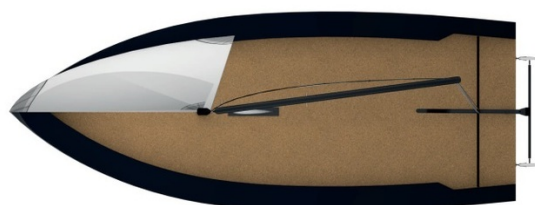

Description

EN

For more info see additional document.

Asking price is with standard equipment, optional equipment such as an engine and other extras, see document.

NL

Voor meer info zie extra document.

Vraagprijs is met standaard uitrusting, optionele uitrustingen zoals een motor en andere extra's, zie document.

DE

Weitere Informationen finden Sie in einem zusätzlichen Dokument.

Der Preis versteht sich mit Serienausstattung, Sonderausstattungen wie Motor und andere Extras, siehe Dokument.

FR

Pour plus d'informations, voir le document complémentaire.

Le prix demandé est avec l'équipement standard, l'équipement optionnel tel que le moteur et autres extras, voir document.

General information

Make:	SPa
Model:	20
Year:	2023
Condition:	New
Engine type:	

Measurements

Length:	5.99 m (19.65 ft)
Beam:	2.36 m (7.74 ft)
Deep:	1.36 m (4.46 ft)

Accommodation

Cabins:	0
Berths:	0

Images