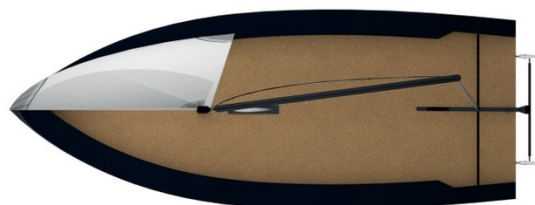

Description

EN

For more info see additional document.

Asking price is with standard equipment, optional equipment such as an engine and other extras, see document.

NL

Voor meer info zie extra document.

Vraagprijs is met standaard uitrusting, optionele uitrustingen zoals een motor en andere extra's, zie document.

DE

Weitere Informationen finden Sie in einem zusätzlichen Dokument.

Der Preis versteht sich mit Serienausstattung, Sonderausstattungen wie Motor und andere Extras, siehe Dokument.

FR

Pour plus d'informations, voir le document complémentaire.

Le prix demandé est avec l'équipement standard, l'équipement optionnel tel que le moteur et autres extras, voir document.

General information

Make:	SPa
Model:	20
Year:	2023
Condition:	New
Engine type:	

Measurements

Length:	5.99 m (19.65 ft)
Beam:	2.36 m (7.74 ft)
Deep:	1.36 m (4.46 ft)

Accommodation

Cabins:	0
Berths:	0

Images