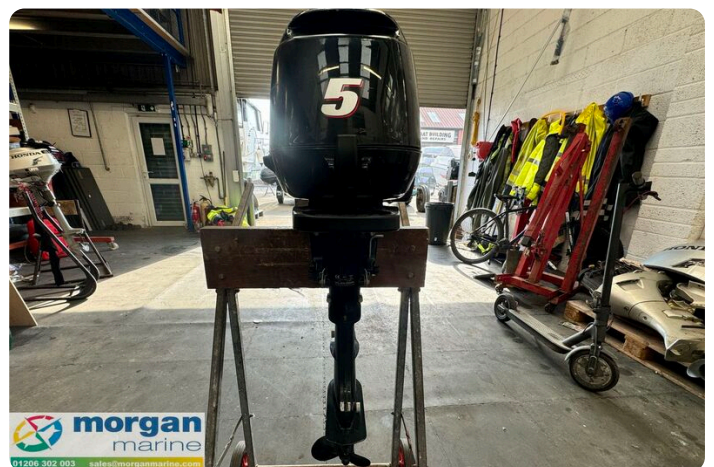

Suzuki-DF5-short-shaft-Outboard-front-view