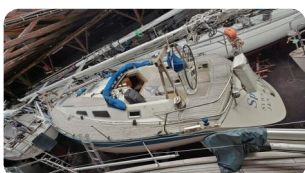

Bavaria Bavaria 38 Cruiser

€79,900

Norddeutschland, Germany • Used • 2004

Length: 12.3 m (40.35 ft)

Beam: 3.86 m (12.66 ft)

Jan Spengler

Phone: +49 4101 5155566

7zea.com

Luffe Yachts Luffe 37

€40,000

Norddeutschland, Germany • Used • 1990

Length: 11.18 m (36.68 ft)

Beam: 2.75 m (9.02 ft)

Jan Spengler

Phone: +49 4101 5155566

7zea.com

Van De Stadt Helena 35

€114,000

Norddeutschland, Germany • Used • 2006

Length: 10.5 m (34.45 ft)

Beam: 3.3 m (10.83 ft)

Jan Spengler

Phone: +49 4101 5155566

7zea.com

Dehler Delanta 76

€9,000

Norddeutschland, Germany • Used • 1975

Length: 7.6 m (24.93 ft)

Beam: 2.48 m (8.14 ft)

Jan Spengler

Phone: +49 4101 5155566

7zea.com

Siltala NAUTICAT 33

€39,000

Norddeutschland, Germany • Used • 1974

Length: 10.2 m (33.46 ft)

Beam: 3.3 m (10.83 ft)

Jan Spengler

Phone: +49 4101 5155566

7zea.com

Sweden Yachts SWEDEN 340

€64,900

Norddeutschland, Germany • Used • 1987

Length: 10.4 m (34.12 ft)

Beam: 3.5 m (11.48 ft)

Jan Spengler

Phone: +49 4101 5155566

7zea.com

Custom Spitzgatt Motorsegler

€60,000

Norddeutschland, Germany • Used • 1969

Length: 10.2 m (33.46 ft)

Beam: 3.21 m (10.53 ft)

Jan Spengler

Phone: +49 4101 5155566

7zea.com

Sonstige Bruce Farr 9.2

€14,900

Norddeutschland, Germany • Used • 1980

Length: 9.2 m (30.18 ft)

Beam: 2.85 m (9.35 ft)

Jan Spengler

Phone: +49 4101 5155566

7zea.com