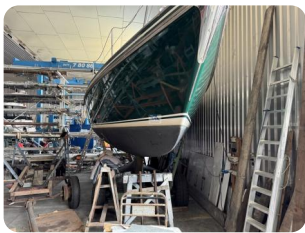

Conyplex CONTEST 35S

€84,500

Norddeutschland, Germany • Used • 1996

Length: 10.55 m (34.61 ft)

Beam: 3.4 m (11.15 ft)

Jan Spengler

Phone: +49 4101 5155566

7zea.com