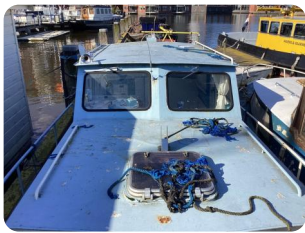

Motorboot 800

€25

Zaandam (NL), Netherlands • Used • 1900

Length: 8 m (26.25 ft)

Beam: 2.5 m (8.20 ft)

Jeroen Bolweg

Phone:

BOOTVEILING.COM

7zea.com