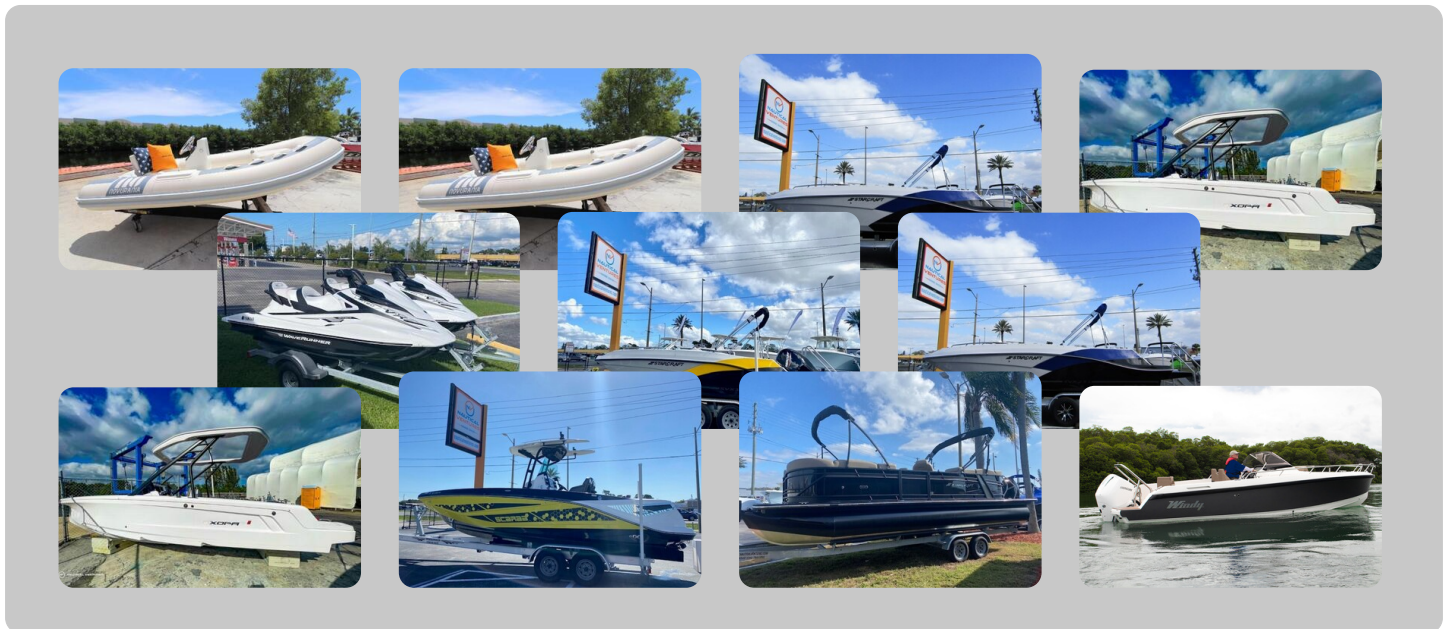

Nautical Ventures

Used power yachts for sale
New power yachts for sale

2025-04-04

Used power yachts for sale

Yamaha WaveRunner VX Limited

US\$31,000

Tampa Bay, USA • Used • 2020

Length: 11 ft (3.35 m)

Beam: 3 ft (0.91 m)

Phone: 1-727-939-8900

Nautical Ventures

7zea.com

Scarab 255 Open ID

US\$75,000

Tampa Bay, USA • Used • 2021

Length: 25 ft (7.62 m)

Beam: 8 ft (2.44 m)

Phone: 1-727-939-8900

Nautical Ventures

7zea.com

Axopar 28 T-Top

US\$189,990

Fort Lauderdale, USA • Used • 2020

Length: 28 ft (8.53 m)

Beam: 9 ft (2.74 m)

Phone: 1-954-926-5250

Nautical Ventures

7zea.com

Sailfish 320 CC

Request price

Tampa Bay, USA • Used • 2020

Length: 34 ft (10.36 m)