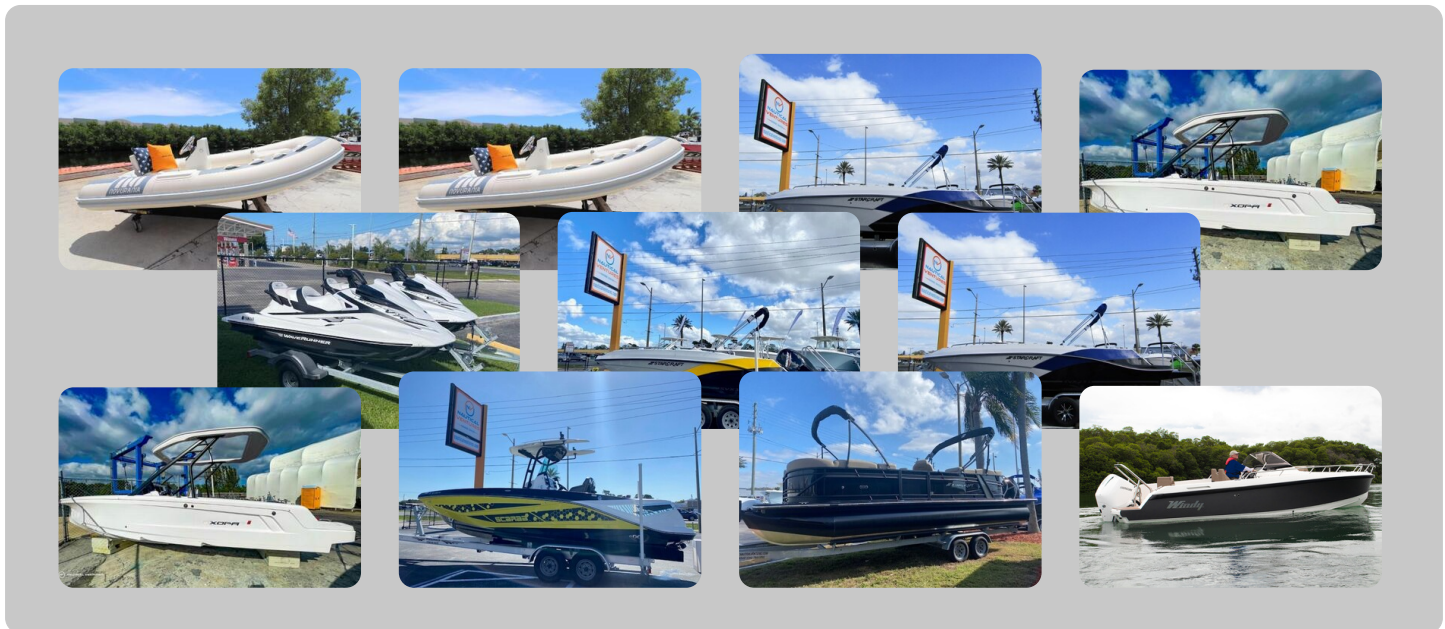

Nautical Ventures

Used power yachts for sale
New power yachts for sale

2025-04-04

Used power yachts for sale

Yamaha WaveRunner VX Limited

US\$31,000

Tampa Bay, USA • Used • 2020

Length: 11 ft (3.35 m)

Beam: 3 ft (0.91 m)

Phone: 1-727-939-8900

Nautical Ventures

7zea.com

Scarab 255 Open ID

US\$75,000

Tampa Bay, USA • Used • 2021

Length: 25 ft (7.62 m)

Beam: 8 ft (2.44 m)

Phone: 1-727-939-8900

Nautical Ventures

7zea.com

Axopar 28 T-Top

US\$189,990

Fort Lauderdale, USA • Used • 2020

Length: 28 ft (8.53 m)

Beam: 9 ft (2.74 m)

Phone: 1-954-926-5250

Nautical Ventures

7zea.com

Sailfish 320 CC

Request price

Tampa Bay, USA • Used • 2020

Length: 34 ft (10.36 m)